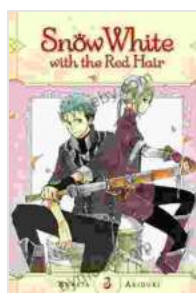

Snow White with the Red Hair is a captivating tale that transcends the boundaries of a traditional fairy tale. It offers a refreshing twist on the classic story, empowering viewers with a strong female lead who defies stereotypes and forges her own path. The anime's enchanting world, compelling characters, and stunning artwork create an immersive experience that will leave viewers longing for more. Whether you're a fan of fantasy, romance, or anime in general, Snow White with the Red Hair is a must-watch series that will transport you to a realm of wonder and adventure.

So, if you're ready to embark on an extraordinary journey, immerse yourself in the captivating world of Snow White with the Red Hair. Join Shirayuki as she navigates the treacherous court of Clarines, forging unbreakable bonds and discovering the depths of her own heart. With its rich storytelling, stunning artwork, and unforgettable characters, Snow White with the Red Hair will ignite your imagination and leave an everlasting impression.

Snow White with the Red Hair, Vol. 3

★★★★☆ 4.9 out of 5

Language : English

File size : 122700 KB

Print length : 192 pages

FREE

DOWNLOAD E-BOOK